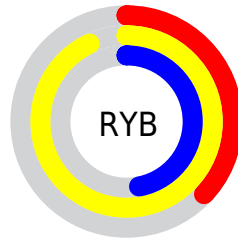

Details

The RGB color **213, 237, 95** is a light color, and the websafe version is hex **CCFF66**. The color can be described as light muted yellow. A complement of this color would be **119, 95, 237**, and the grayscale version is **214, 214, 214**.

A 20% lighter version of the original color is **255, 255, 150**, and **155, 181, 37** is the 20% darker color. If you saturate the color by 10%, you get **209, 237, 71**, and if you desaturate by 10%, it is **217, 237, 119**.

Distribution

Red (84%)

Green (93%)

Blue (37%)

Red (37%)

Yellow (93%)

Blue (47%)

Cyan (10%)