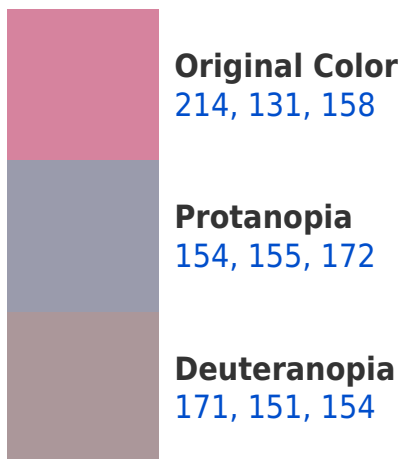

# Black Background

This preview shows how the RGB color 214, 131, 158 looks on a black background.

## RGB 214, 131, 158 Background

This preview shows how black text looks on a background with the RGB color 214, 131, 158.

This preview shows how white text looks on a background with the RGB color 214, 131, 158.

## Dichromacy

# Trichromacy

**Original Color**  
214, 131, 158

**Protanomaly**  
176, 146, 167

**Deuteranomaly**  
187, 144, 155

**Tritanomaly**  
213, 133, 149