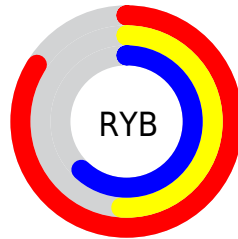

- Red (84%)
- Yellow (51%)
- Blue (62%)