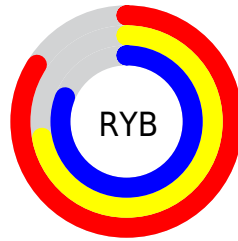

- Red (84%)
- Yellow (72%)
- Blue (81%)