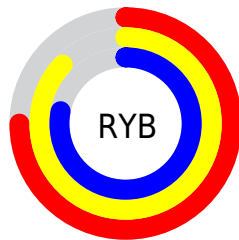

- Red (75%)
- Yellow (87%)
- Blue (78%)