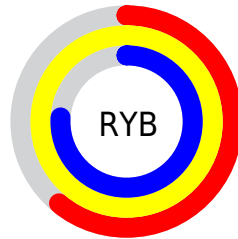

- Red (61%)
- Yellow (99%)
- Blue (76%)