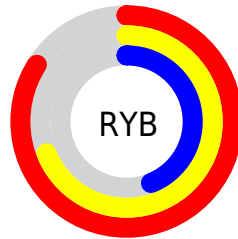

- Red (84%)
- Yellow (69%)
- Blue (44%)