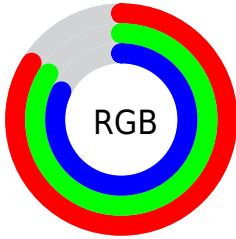

Distribution

- Red (84%)
- Green (84%)
- Blue (82%)