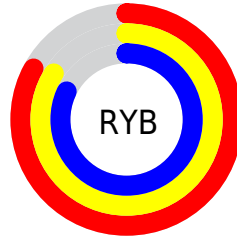

- Red (83%)
- Yellow (84%)
- Blue (82%)