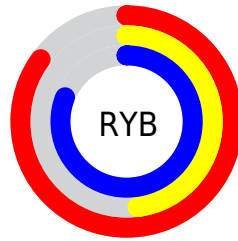

- Red (85%)
- Yellow (48%)
- Blue (81%)