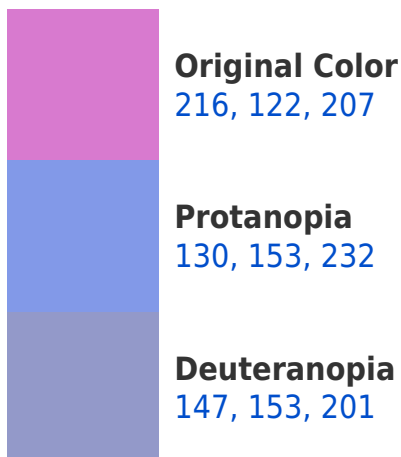

A 20% lighter version of the original color is **255, 177, 255**, and **159, 69, 152** is the 20% darker color. If you saturate the color by 10%, you get **216, 100, 205**, and if you desaturate by 10%, it is **216, 144, 209**.

122, 216, 177

107, 96, 106

171, 0, 154

43, 0, 39

Previews

White Background

This preview shows how the RGB color 216, 122, 207 looks on a white background.

Color Contrast Check

RGB 216, 122, 207 Background

This preview shows how black text looks on a background with the RGB color 216, 122, 207.

This preview shows how white text looks on a background with the RGB color 216, 122, 207.

Dichromacy

Tritanopia
208, 135, 146

Trichromacy

Original Color

216, 122, 207

Protanomaly

161, 142, 223

Deuteranomaly