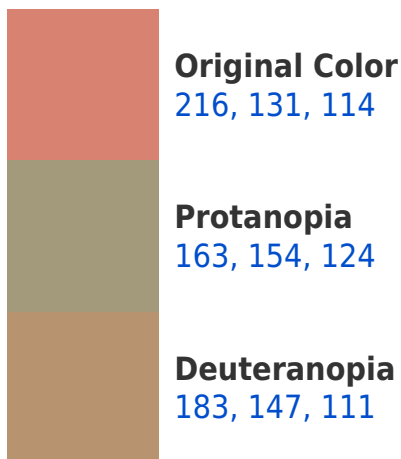

# Black Background

This preview shows how the RGB color 216, 131, 114 looks on a black background.

## RGB 216, 131, 114 Background

This preview shows how black text looks on a background with the RGB color 216, 131, 114.

This preview shows how white text looks on a background with the RGB color 216, 131, 114.

## Dichromacy

**Tritanopia**  
218, 128, 137

# Trichromacy

**Original Color**  
216, 131, 114

**Protanomaly**  
182, 146, 120

**Deuteranomaly**  
195, 141, 112

**Tritanomaly**  
217, 129, 129