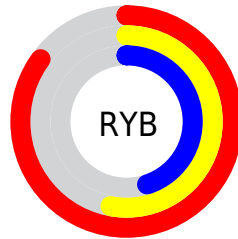

## Conversions Part 2

Format	Color
<a href="#">RYB</a>	<a href="#">216, 134, 114</a>
Decimal	<a href="#">14189426</a>
CIELab	<a href="#">63.38, 30.88, 23.13</a>
CIElCh	<a href="#">63, 38.580, 36.832</a>
Yxy	<a href="#">32.0464, 0.4312, 0.3501</a>
Android (android.graphics.Color)	<a href="#">4292379506</a> ( <a href="#">0xFFD88372</a> )
YUV	<a href="#">154.4770, -19.9552, 53.9557</a>
Hunter-Lab	<a href="#">56.6096, 25.3969, 18.6538</a>

# Details

The RGB color **216, 131, 114** is a light color, and the websafe version is hex **CC6666**. A complement of this color would be **114, 199, 216**, and the grayscale version is **155, 155, 155**.

A 20% lighter version of the original color is **255, 185, 166**, and **158, 80, 66** is the 20% darker color. If you saturate the color by 10%, you get **216, 113, 92**, and if you desaturate by 10%, it is **216, 149, 136**.

# Distribution

Red (85%)

Green (51%)

Blue (45%)

Red (85%)

Yellow (53%)

Blue (45%)

Cyan (0%)