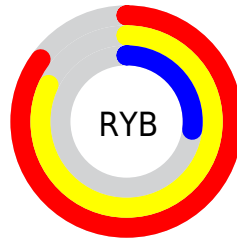

Details

The RGB color **216, 141, 69** is a dark color, and the websafe version is hex **FF9966**. The color can be described as middle muted orange. A complement of this color would be **69, 144, 216**, and the grayscale version is **156, 156, 156**.

A 20% lighter version of the original color is **255, 195, 120**, and **157, 90, 17** is the 20% darker color. If you saturate the color by 10%, you get **216, 130, 47**, and if you desaturate by 10%, it is **216, 152, 91**.

Distribution

Red (85%)

Green (55%)

Blue (27%)

Red (85%)

Yellow (82%)

Blue (27%)

Cyan (0%)