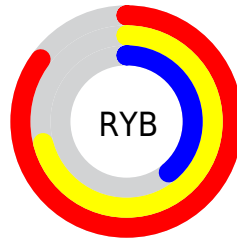

- Red (85%)
- Yellow (71%)
- Blue (39%)