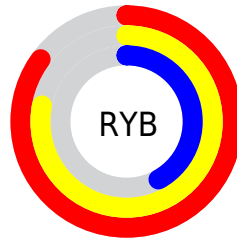

- Red (85%)
- Yellow (78%)
- Blue (42%)