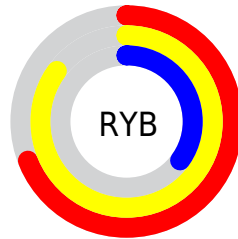

Details

The RGB color **216, 165, 90** is a light color, and the websafe version is hex **CC9966**. The color can be described as light muted orange. A complement of this color would be **90, 141, 216**, and the grayscale version is **172, 172, 172**.

A 20% lighter version of the original color is **255, 220, 142**, and **158, 113, 40** is the 20% darker color. If you saturate the color by 10%, you get **216, 156, 68**, and if you desaturate by 10%, it is **216, 174, 112**.

Distribution

Red (85%)

Green (65%)

Blue (35%)

Red (69%)

Yellow (85%)

Blue (35%)

Cyan (0%)