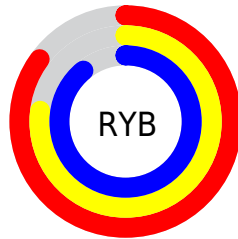

- Red (85%)
- Yellow (77%)
- Blue (89%)