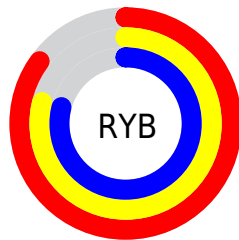

Red (85%)

Yellow (79%)

Blue (79%)