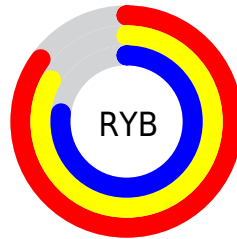

- Red (85%)
- Yellow (83%)
- Blue (77%)