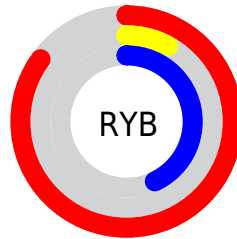

- Red (85%)
- Yellow (8%)
- Blue (43%)