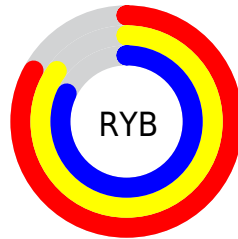

- Red (83%)
- Yellow (85%)
- Blue (82%)