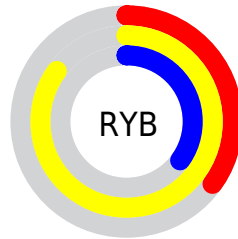

Details

The RGB color **216, 216, 90** is a light color, and the websafe version is hex **CCCC33**. The color can be described as light muted yellow. A complement of this color would be **90, 90, 216**, and the grayscale version is **202, 202, 202**.

A 20% lighter version of the original color is **255, 255, 144**, and **158, 161, 33** is the 20% darker color. If you saturate the color by 10%, you get **216, 216, 68**, and if you desaturate by 10%, it is **216, 216, 112**.

Distribution

Red (85%)

Green (85%)

Blue (35%)

Red (35%)

Yellow (85%)

Blue (35%)

Cyan (0%)