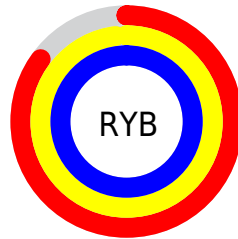

- Red (85%)
- Yellow (98%)
- Blue (100%)