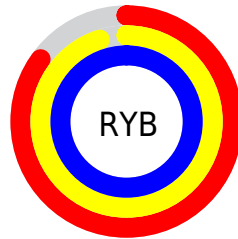

- Red (85%)
- Yellow (95%)
- Blue (100%)