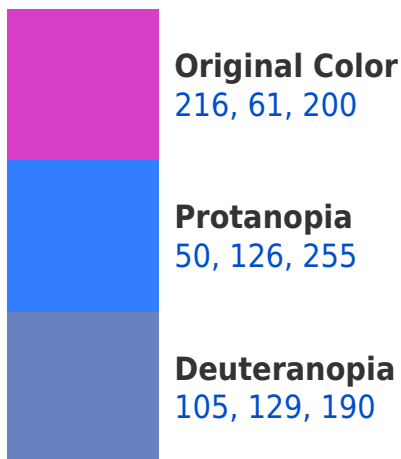

A 20% lighter version of the original color is **255, 122, 255**, and **157, 0, 145** is the 20% darker color. If you saturate the color by 10%, you get **216, 39, 198**, and if you desaturate by 10%, it is **216, 83, 202**.

Any Text WCAG AAA × Fail

If you want to check with other color combinations, try the [Color Contrast Checker](#).

RGB 216, 61, 200 Background

This preview shows how black text looks on a background with the RGB color 216, 61, 200.

This preview shows how white text looks on a background with the RGB color 216, 61, 200.

Color Blindness Simulation

Color vision deficiency is a very complex topic, and I could not describe the different causes any better than Wikipedia does, so if you want to learn more, you should check out their [article about color blindness](#).

Dichromacy

Tritanopia
206, 94, 100

Trichromacy

Original Color

216, 61, 200

Protanomaly

110, 102, 235

Deuteranomaly