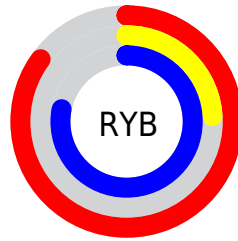

- Red (85%)
- Yellow (24%)
- Blue (78%)