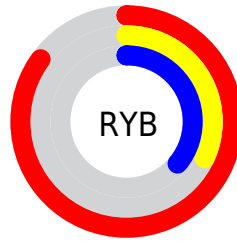

# Details

The RGB color **216, 82, 91** is a dark color, and the websafe version is hex **FF6666**. The color can be described as dark muted red. A complement of this color would be **82, 216, 207**, and the grayscale version is **123, 123, 123**.

A 20% lighter version of the original color is **255, 137, 141**, and **155, 21, 45** is the 20% darker color. If you saturate the color by 10%, you get **216, 60, 71**, and if you desaturate by 10%, it is **216, 104, 111**.

# Distribution

Red (85%)

Green (32%)

Blue (36%)

Red (85%)

Yellow (32%)

Blue (36%)

Cyan (0%)