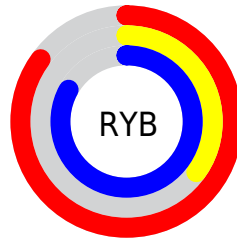

Red (85%)

Yellow (35%)

Blue (83%)