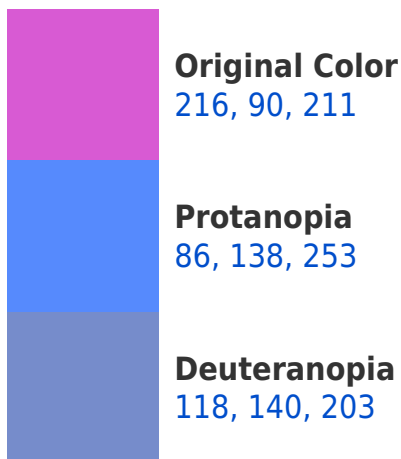

A 20% lighter version of the original color is **255, 146, 255**, and **158, 27, 156** is the 20% darker color. If you saturate the color by 10%, you get **216, 68, 210**, and if you desaturate by 10%, it is **216, 112, 212**.

90, 216, 157

107, 96, 107

171, 0, 164

43, 0, 42

Previews

White Background

This preview shows how the RGB color 216, 90, 211 looks on a white background.

Color Contrast Check

RGB 216, 90, 211 Background

This preview shows how black text looks on a background with the RGB color 216, 90, 211.

This preview shows how white text looks on a background with the RGB color 216, 90, 211.

Dichromacy

Tritanopia
206, 114, 122

Trichromacy

Original Color
216, 90, 211

Protanomaly
133, 121, 238

Deuteranomaly
154, 122, 206

Tritanomaly
210, 105, 154

Monochromacy