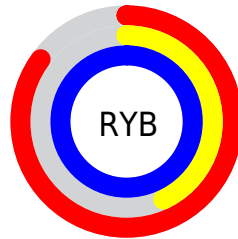

- Red (85%)
- Yellow (43%)
- Blue (99%)