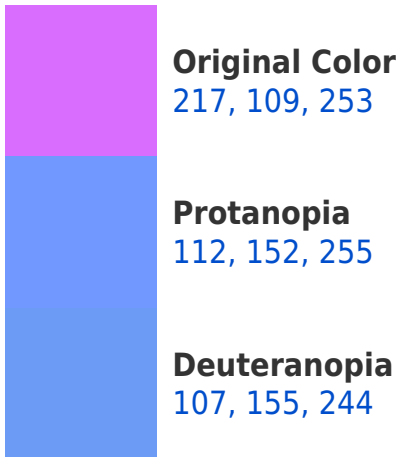

# Black Background

This preview shows how the RGB color 217, 109, 253 looks on a black background.

## RGB 217, 109, 253 Background

This preview shows how black text looks on a background with the RGB color 217, 109, 253.

This preview shows how white text looks on a background with the RGB color 217, 109, 253.

## Dichromacy

**Tritanopia**  
202, 137, 148

# Trichromacy

**Original Color**

217, 109, 253

**Protanomaly**

150, 136, 254

**Deuteranomaly**

147, 138, 247

**Tritanomaly**