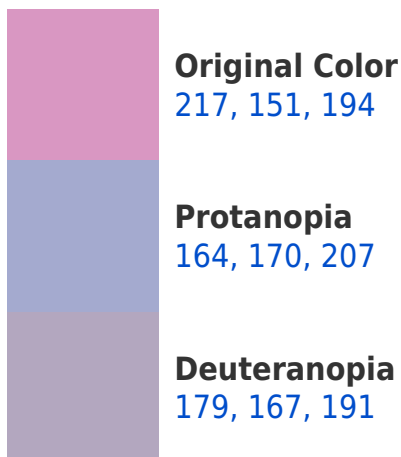

# Black Background

This preview shows how the RGB color 217, 151, 194 looks on a black background.

## RGB 217, 151, 194 Background

This preview shows how black text looks on a background with the RGB color 217, 151, 194.

This preview shows how white text looks on a background with the RGB color 217, 151, 194.

## Dichromacy

**Tritanopia**  
214, 156, 168

# Trichromacy

**Original Color**

217, 151, 194

**Protanomaly**

183, 163, 202

**Deuteranomaly**

193, 161, 192

**Tritanomaly**