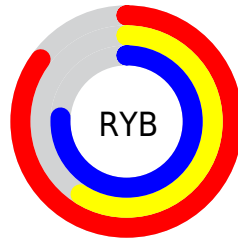

- Red (85%)
- Yellow (59%)
- Blue (76%)