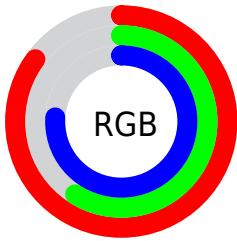

Distribution

- Red (85%)
- Green (59%)
- Blue (76%)