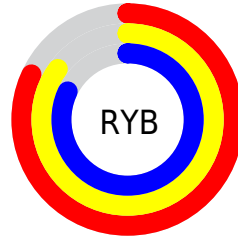

Details

The RGB color **217, 216, 208** is a light color, and the websafe version is hex **CCCCCC**. A complement of this color would be **208, 209, 217**, and the grayscale version is **215, 215, 215**.

A 20% lighter version of the original color is **255, 255, 255**, and **162, 161, 154** is the 20% darker color. If you saturate the color by 10%, you get **217, 214, 186**, and if you desaturate by 10%, it is **217, 218, 230**.

Distribution

Red (85%)

Green (85%)

Blue (82%)

Red (82%)

Yellow (85%)

Blue (82%)

Cyan (0%)