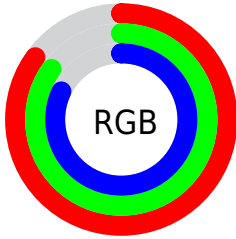

Distribution

Red (85%)

Green (85%)

Blue (82%)