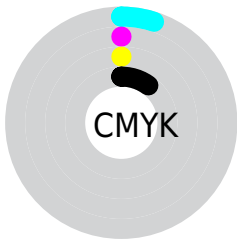

Details

The RGB color **217, 228, 229** is a light color, and the websafe version is hex **CCCCCC**. A complement of this color would be **229, 218, 217**, and the grayscale version is **225, 225, 225**.

A 20% lighter version of the original color is **255, 255, 255**, and **162, 173, 174** is the 20% darker color. If you saturate the color by 10%, you get **194, 226, 229**, and if you desaturate by 10%, it is **240, 230, 229**.

Distribution

- Red (85%)
- Green (89%)
- Blue (90%)

- Red (85%)
- Yellow (87%)
- Blue (90%)

- Cyan (5%)
- Magenta (0%)
- Yellow (0%)
- Black (10%)

- Cyan (15%)
- Magenta (11%)
- Yellow (10%)

Brightness & Saturation Gradients