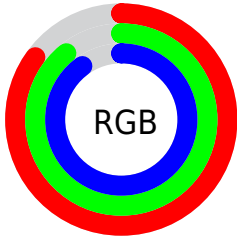

Distribution

- Red (85%)
- Green (89%)
- Blue (90%)