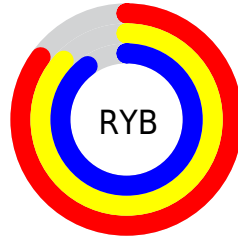

- Red (85%)
- Yellow (87%)
- Blue (90%)