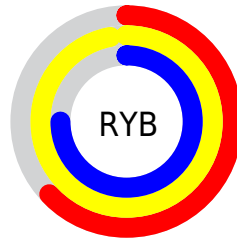

Red (63%)

Yellow (97%)

Blue (75%)