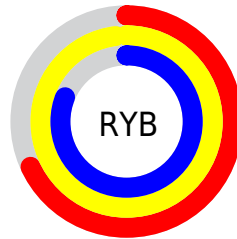

- Red (68%)
- Yellow (98%)
- Blue (81%)