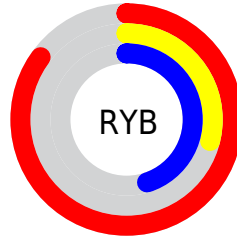

Details

The RGB color **217, 75, 116** is a dark color, and the websafe version is hex **CC3366**. The color can be described as middle muted rose. A complement of this color would be **75, 217, 176**, and the grayscale version is **122, 122, 122**.

A 20% lighter version of the original color is **255, 131, 168**, and **157, 0, 68** is the 20% darker color. If you saturate the color by 10%, you get **217, 53, 101**, and if you desaturate by 10%, it is **217, 97, 131**.

Distribution

Red (85%)

Green (29%)

Blue (45%)

Red (85%)

Yellow (29%)

Blue (45%)

Cyan (0%)