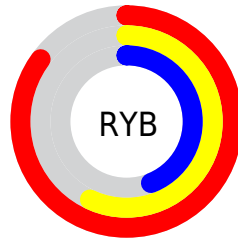

Details

The RGB color **218, 138, 113** is a light color, and the websafe version is hex **FF9999**. A complement of this color would be **113, 193, 218**, and the grayscale version is **159, 159, 159**.

A 20% lighter version of the original color is **255, 192, 165**, and **160, 87, 65** is the 20% darker color. If you saturate the color by 10%, you get **218, 121, 91**, and if you desaturate by 10%, it is **218, 155, 135**.

Distribution

Red (85%)

Green (54%)

Blue (44%)

Red (85%)

Yellow (57%)

Blue (44%)

Cyan (0%)