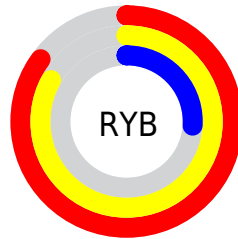

Details

The RGB color **218, 141, 67** is a dark color, and the websafe version is hex **FF9966**. The color can be described as middle muted orange. A complement of this color would be **67, 144, 218**, and the grayscale version is **156, 156, 156**.

A 20% lighter version of the original color is **255, 195, 118**, and **158, 90, 14** is the 20% darker color. If you saturate the color by 10%, you get **218, 130, 45**, and if you desaturate by 10%, it is **218, 152, 89**.

Distribution

Red (85%)

Green (55%)

Blue (26%)

Red (85%)

Yellow (83%)

Blue (26%)

Cyan (0%)