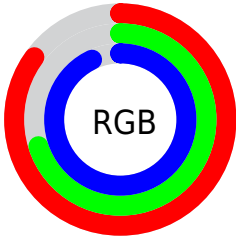

Distribution

- Red (85%)
- Green (70%)
- Blue (93%)