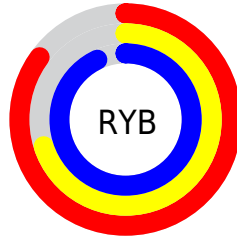

- Red (85%)
- Yellow (70%)
- Blue (93%)