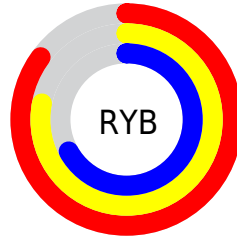

- Red (85%)
- Yellow (78%)
- Blue (67%)