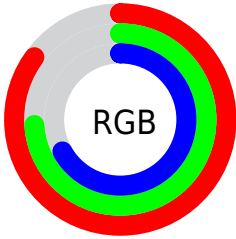

Distribution

- Red (85%)
- Green (74%)
- Blue (67%)