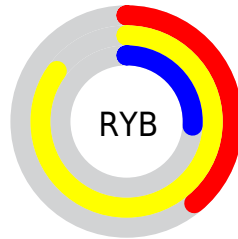

Details

The RGB color **218, 191, 66** is a light color, and the websafe version is hex **FFCC66**. The color can be described as light muted orange. A complement of this color would be **66, 93, 218**, and the grayscale version is **185, 185, 185**.

A 20% lighter version of the original color is **255, 247, 121**, and **159, 138, 0** is the 20% darker color. If you saturate the color by 10%, you get **218, 187, 44**, and if you desaturate by 10%, it is **218, 195, 88**.

Distribution

Red (85%)

Green (75%)

Blue (26%)

Red (39%)

Yellow (85%)

Blue (26%)

Cyan (0%)