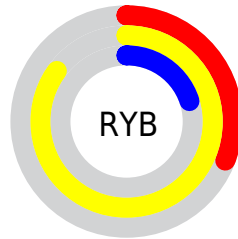

Details

The RGB color **218, 194, 51** is a light color, and the websafe version is hex **CCCC33**. The color can be described as light muted yellow. A complement of this color would be **51, 75, 218**, and the grayscale version is **185, 185, 185**.

A 20% lighter version of the original color is **255, 250, 108**, and **159, 141, 0** is the 20% darker color. If you saturate the color by 10%, you get **218, 191, 29**, and if you desaturate by 10%, it is **218, 197, 73**.

Distribution

Red (85%)

Green (76%)

Blue (20%)

Red (31%)

Yellow (85%)

Blue (20%)

Cyan (0%)