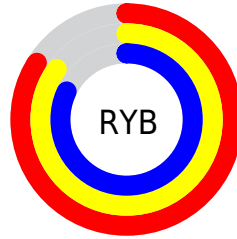

- Red (84%)
- Yellow (85%)
- Blue (82%)