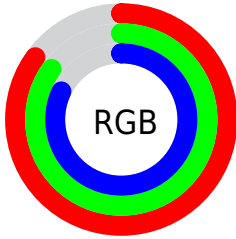

Distribution

- Red (85%)
- Green (85%)
- Blue (82%)