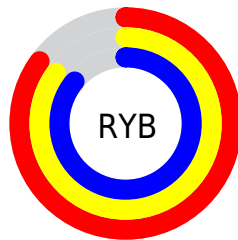

Red (85%)

Yellow (85%)

Blue (86%)