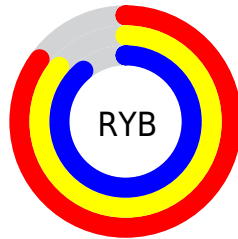

- Red (85%)
- Yellow (86%)
- Blue (89%)