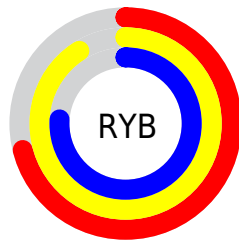

- Red (71%)
- Yellow (91%)
- Blue (76%)