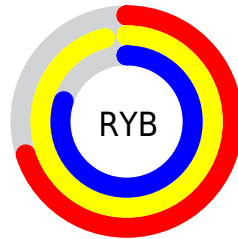

- Red (70%)
- Yellow (96%)
- Blue (80%)