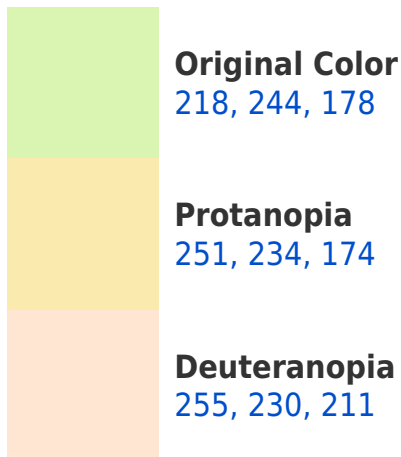

A 20% lighter version of the original color is **255, 255, 234**, and **162, 188, 125** is the 20% darker color. If you saturate the color by 10%, you get **208, 244, 154**, and if you desaturate by 10%, it is **228, 244, 202**.

Any Text WCAG AAA × Fail

Black Background

This preview shows how the RGB color 218, 244, 178 looks on a black background.

Color Contrast Check

Large Text (above 18pt) WCAG AA ✓ Pass

Any Text WCAG AA ✓ Pass

Large Text (above 18pt) WCAG AAA ✓ Pass

Any Text WCAG AAA ✓ Pass

If you want to check with other color combinations, try the [Color Contrast Checker](#).

RGB 218, 244, 178 Background

This preview shows how black text looks on a background with the RGB color 218, 244, 178.

Dichromacy

Tritanopia

229, 234, 253

Trichromacy

Original Color

218, 244, 178

Protanomaly

239, 238, 175