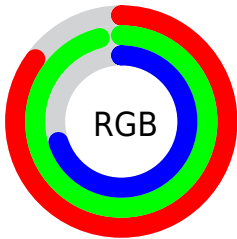

Distribution

- Red (85%)
- Green (96%)
- Blue (70%)