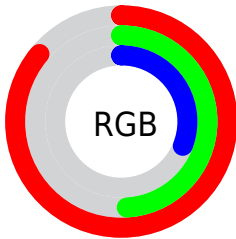

Distribution

- Red (86%)
- Green (49%)
- Blue (31%)