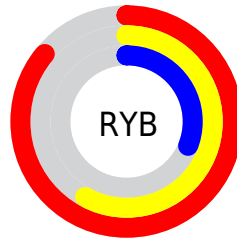

- Red (86%)
- Yellow (58%)
- Blue (31%)