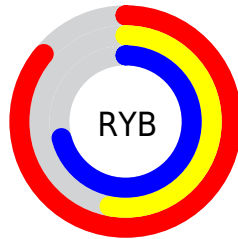

- Red (86%)
- Yellow (53%)
- Blue (71%)