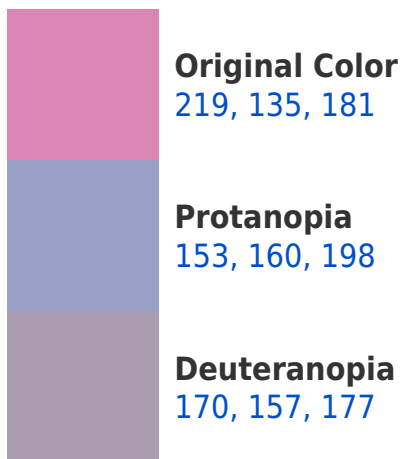

# Black Background

This preview shows how the RGB color 219, 135, 181 looks on a black background.

## RGB 219, 135, 181 Background

This preview shows how black text looks on a background with the RGB color 219, 135, 181.

This preview shows how white text looks on a background with the RGB color 219, 135, 181.

## Dichromacy

**Tritanopia**  
216, 141, 151

# Trichromacy

**Original Color**

219, 135, 181

**Protanomaly**

177, 151, 192

**Deuteranomaly**

188, 149, 178

**Tritanomaly**