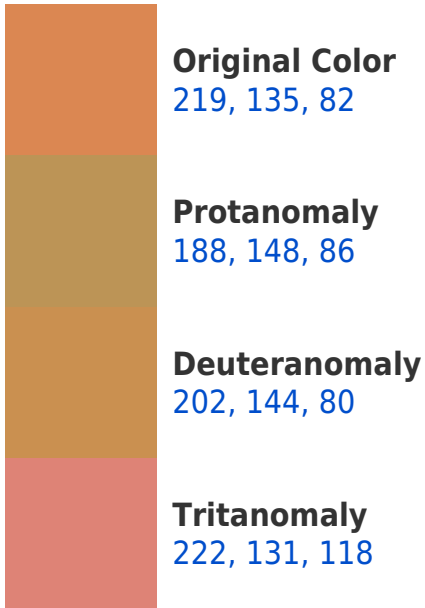

A 20% lighter version of the original color is **255, 189, 133**, and **160, 84, 34** is the 20% darker color. If you saturate the color by 10%, you get **219, 122, 60**, and if you desaturate by 10%, it is **219, 148, 104**.

This preview shows how white text looks on a background with the RGB color 219, 135, 82.

Color Blindness Simulation

Color vision deficiency is a very complex topic, and I could not describe the different causes any better than Wikipedia does, so if you want to learn more, you should check out their [article about color blindness](#).

Dichromacy

Original Color
219, 135, 82

Protanopia
171, 156, 89

Deuteranopia
192, 149, 79

Tritanopia
223, 128, 138

Trichromacy

Monochromacy

CSS Examples

Text

The CSS property to change the color of the text to RGB 219, 135, 82 is called "color". The color property can be set on classes, ids or directly on the HTML element.

This example shows how text in the color `rgb(219, 135, 82)` looks like.