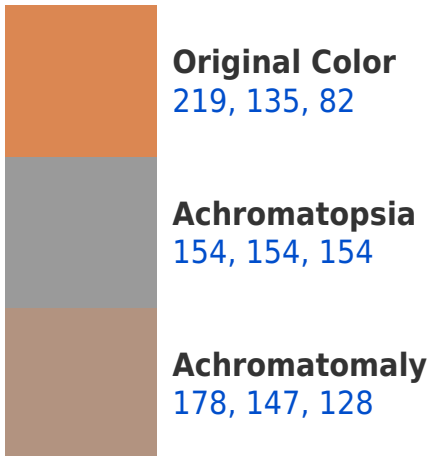

A 20% lighter version of the original color is **255, 189, 133**, and **160, 84, 34** is the 20% darker color. If you saturate the color by 10%, you get **219, 122, 60**, and if you desaturate by 10%, it is **219, 148, 104**.

This preview shows how white text looks on a background with the RGB color 219, 135, 82.

Color Blindness Simulation

Color vision deficiency is a very complex topic, and I could not describe the different causes any better than Wikipedia does, so if you want to learn more, you should check out their [article about color blindness](#).

Dichromacy

Original Color
219, 135, 82

Protanopia
171, 156, 89

Deuteranopia
192, 149, 79

Tritanopia
223, 128, 138

Trichromacy

Monochromacy

CSS Examples

Text

The CSS property to change the color of the text to RGB 219, 135, 82 is called "color". The color property can be set on classes, ids or directly on the HTML element.

This example shows how text in the color `rgb(219, 135, 82)` looks like.