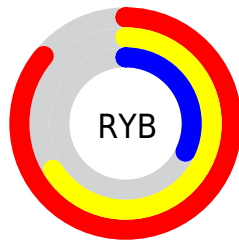

- Red (86%)
- Yellow (66%)
- Blue (32%)