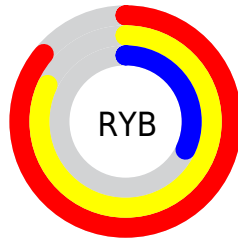

- Red (86%)
- Yellow (82%)
- Blue (32%)