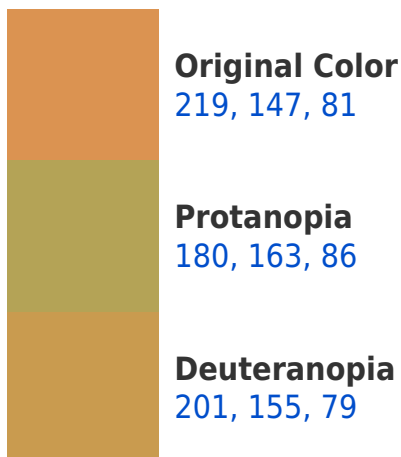

A 20% lighter version of the original color is **255, 201, 132**, and **160, 96, 32** is the 20% darker color. If you saturate the color by 10%, you get **219, 136, 59**, and if you desaturate by 10%, it is **219, 158, 103**.

Any Text WCAG AAA ✓ Pass

If you want to check with other color combinations, try the [Color Contrast Checker](#).

RGB 219, 147, 81 Background

This preview shows how black text looks on a background with the RGB color 219, 147, 81.

This preview shows how white text looks on a background with the RGB color 219, 147, 81.

Color Blindness Simulation

Color vision deficiency is a very complex topic, and I could not describe the different causes any better than Wikipedia does, so if you want to learn more, you should check out their [article about color blindness](#).

Dichromacy

Tritanopia
224, 139, 150

Trichromacy

Original Color
219, 147, 81

Protanomaly
194, 157, 84

Deuteranomaly
208, 152, 80

Tritanomaly
222, 142, 125

Monochromacy