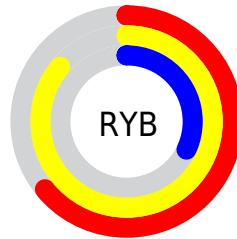

- Red (64%)
- Yellow (86%)
- Blue (32%)