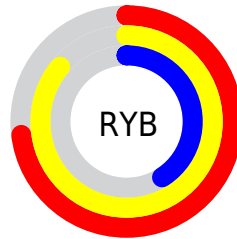

Details

The RGB color **219, 171, 104** is a light color, and the websafe version is hex **CC9966**. A complement of this color would be **104, 152, 219**, and the grayscale version is **178, 178, 178**.

A 20% lighter version of the original color is **255, 226, 156**, and **161, 119, 55** is the 20% darker color. If you saturate the color by 10%, you get **219, 162, 82**, and if you desaturate by 10%, it is **219, 180, 126**.

Distribution

Red (86%)

Green (67%)

Blue (41%)

Red (73%)

Yellow (86%)

Blue (41%)

Cyan (0%)