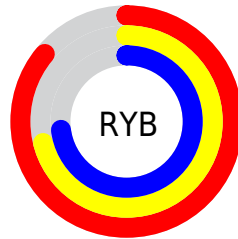

Details

The RGB color **219, 180, 185** is a light color, and the websafe version is hex **CC9999**. A complement of this color would be **180, 219, 214**, and the grayscale version is **192, 192, 192**.

A 20% lighter version of the original color is **255, 236, 241**, and **164, 127, 132** is the 20% darker color. If you saturate the color by 10%, you get **219, 158, 166**, and if you desaturate by 10%, it is **219, 202, 204**.

Distribution

Red (86%)

Green (71%)

Blue (73%)

Red (86%)

Yellow (71%)

Blue (73%)

Cyan (0%)