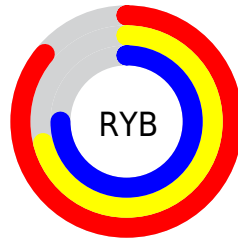

- Red (86%)
- Yellow (71%)
- Blue (75%)